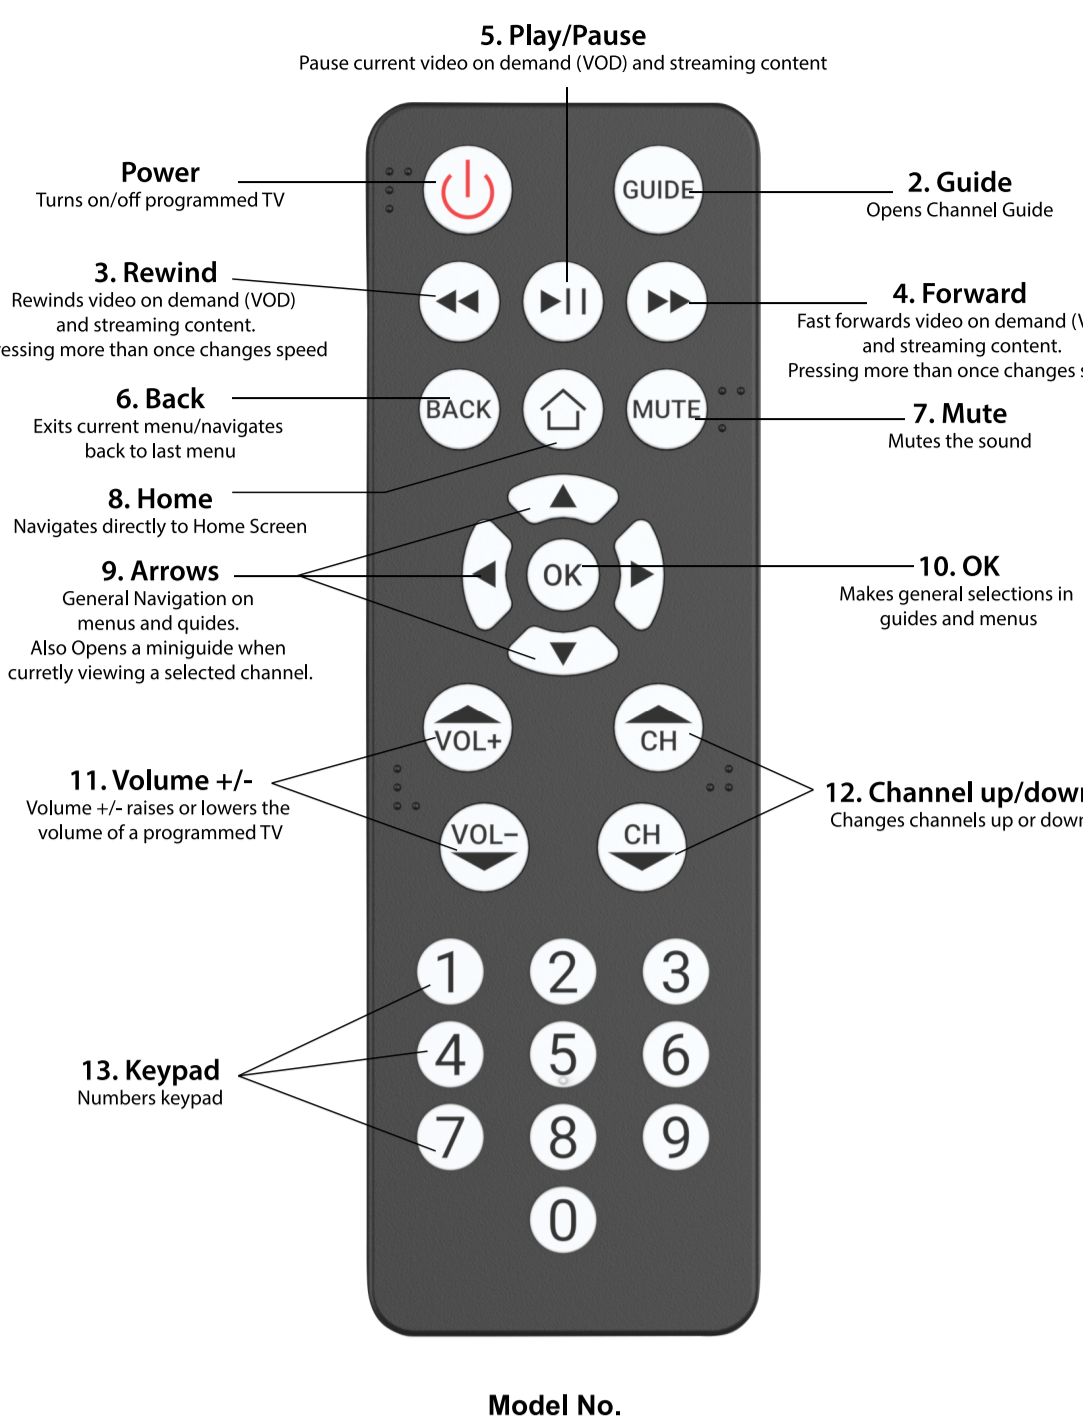

DataTronix

Large Button Remote for AEP2 Set-Top Boxes and H26K Receivers User Manual

Step 1: Install your batteries

Step 2 Program TV Instructions

Step 3 Factory Reset

A.MARK	1112 1143
A.R SYSTEMS	0160
ACCURIAN	1036
ACER	0746 0640
AD NOTAM	
ADL	0204 0157
ADMIRAL	0157 0204 0137 0058 1072 1251 1332
ADVENT	1247 1388
ADVENTURA	1002
ADYSON	0219 0159
AEG	0842 0759 0673 0652 0643 0642 0521 0319
AFFINITY	0286 0282 0263 0110 0109 0031
AG	1680
AG	0282
AGAPHOTO	0679
AH VISIONS	0131
AIOSTAY	0129
AKAI	0842 0638 0636 0548 0517 0287 0280 0279 0275 0155
AKITA	0140 0132 0124 0120 0106 0104 0103 0096 0092 0074 0026 1116
AKURA	0624 0542 0541 0430 0429 0428 0174 0171 0169 0086 0074 0064
ALBA	0713 0307 0262 0202 0175 0172 0124 0074 0069 0064 0060 0006
ALBATRON	1017
ALERON	1028
ALIEN	0264
ALLSTAR	0120 0074
ALTVS	0124
AMERICA ACTION	1043
AMPRO	1073
AMSTRAD	0286 0171 0157 0110 0074 0025 1032
ANAMI	0285 1043 1054 1056 1080 1112
ANDERSSON	0110
ANITECH	0277 0232 0219 0185 0120 0074
ANSONIC	0786 0732 0074
ANTECNO	0084
AOC	0568 0016 1116 1363 1112 1616
APEX	1572
APEX DIGITAL	1006 1724
AQUAVISION	1573 1574 1686
ARC EN CIEL	0178 0173
ARCELKJ	0124 0086 0085
ARDEM	0124 0085
ARENA	0124 0006
ARGOS	0124
ARISTONA	0230 0109 0006
ASA	0234 0105 0102 0087
ASBERG	0232 0185
ASORA	0171
ASTAR	1477
ASTRO SOUND	0074
ASUKA	0149
ATLANTIC	0197 0089
AUDIOSONIC	0269 0263 0232 0185 0171 0163 0159 0124 0110 0085 0074
AUDIO VEX	0277 0264 0170 0120 0074 0154
AUROMA	0219 0171 0170
AUTOVOX	0282 0197 0163 0159 0129 0110
AVENTURA	1052
AVERA	1461
AVION	1781
AVTEX	0830
AWA	0074
AWATRON	0074
AXESS	1711
AXION	1039
AXION	0726 0724 0688 0628 0546
BAIER	0751
BAIRD	0750 0733 0578 0524 0188 0014
BANG & OLUFSEN	1333 1024
BASIC LINE	0277 0264 0170 0120 0074 0154
BAUR	0233 0217 0212 0211 0171 0132 0131 0120 0096
BEKO	0690 0510 0263 0255 0225 0195 0130 0124 0110 0086 0085 0026
BELCOR	1116
BELL&HOWELL	1333 1072
BELSTAR	0110
BENS	1600
BENSON	0282
BESTAR	0086 0074
BLACK DIAMOND	0120 0074
BLACK PANTHER	0185
BLAUPUNKT	0528 0096 0092 0091 0006
BLUE SKY	0286 0282 0273 0264 0172 0124 0109
BLUESTAR	0074 0063
BLUSENS	0787 0654 0611